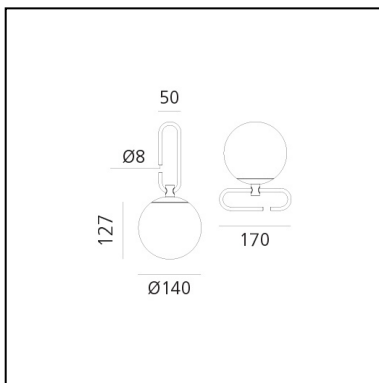

LUMINAIRE

- Watt: **5W**
- Voltage: **220-240V**
- Delivered lumens output: **257lm**
- CCT: **3000K**
- Efficiency: **80%**
- Efficacy: **64.31lm/W**

Notes

Maximum bulb length: 80mm. Maximum bulb diameter: 50mm

DESCRIPTION

nh continues the study on the dynamic interaction of expertise, details, materials, form, and light that Neri&Hu are developing with Artemide. The selected materials represent a perfect combination of tradition and innovation, as well as the expression of responsible and sustainable design, also conveyed by the use of a lowconsumption retrofit LED source. Like all the projects designed by Neri&Hu, nh offers a reinterpretation of the Oriental culture and tradition with a constant contemporary approach. With surprising lightness and elementary movements nh creates a landscape of elements generating – either individually or combined with each other – a non-static balanced composition characterized by elegant colour and material matching.

PRODUCT CODE: 1217010A

FEATURES

- Article Code: **1217010A**
- Colour: **Brass**
- Installation: **Table**
- Material: **Blown glass, brushed brass**
- Series: **Design Collection**
- Environment: **Indoor**
- design by: **Neri&Hu**

DIMENSIONS

- Length: **cm 32**
- Diameter: **cm 14**
- Base Length: **cm 17**
- Base Width: **cm 5**

SOURCES NOT INCLUDED

- Category: **LED RETROFIT**
- Number: **1**
- Watt: **5W**
- Socket: **E14**